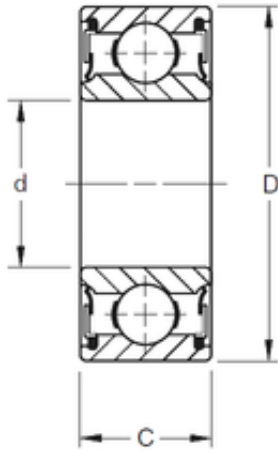

Precision BEARING-SINGAPORE (PTE)LTD.

60 mm x 130 mm x 53,98 mm TIMKEN W312PP Single Row Ball Bearings

Bearing No. W312PP

Size	60x130x53.98 mm
Bore Diameter	60 mm
Outer Diameter	130 mm
Width	53,98 mm
d	60 mm
D	130 mm
B	53,98 mm
C	53,98 mm
Weight	3,053 Kg
Basic dynamic load rating (C)	92 kN

W312PP Bearing 2D drawings and 3D CAD models